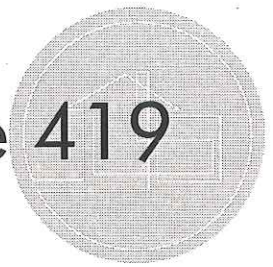

scheme 419

2

Ryland Homes

- 1 Body
- 2 Trim

Macadamia
Alabaster

SW 6142
SW 7008

THE
FINISHING
TOUCH™

10-03-992

Color samples shown approximate
actual paint colors as closely as possible.